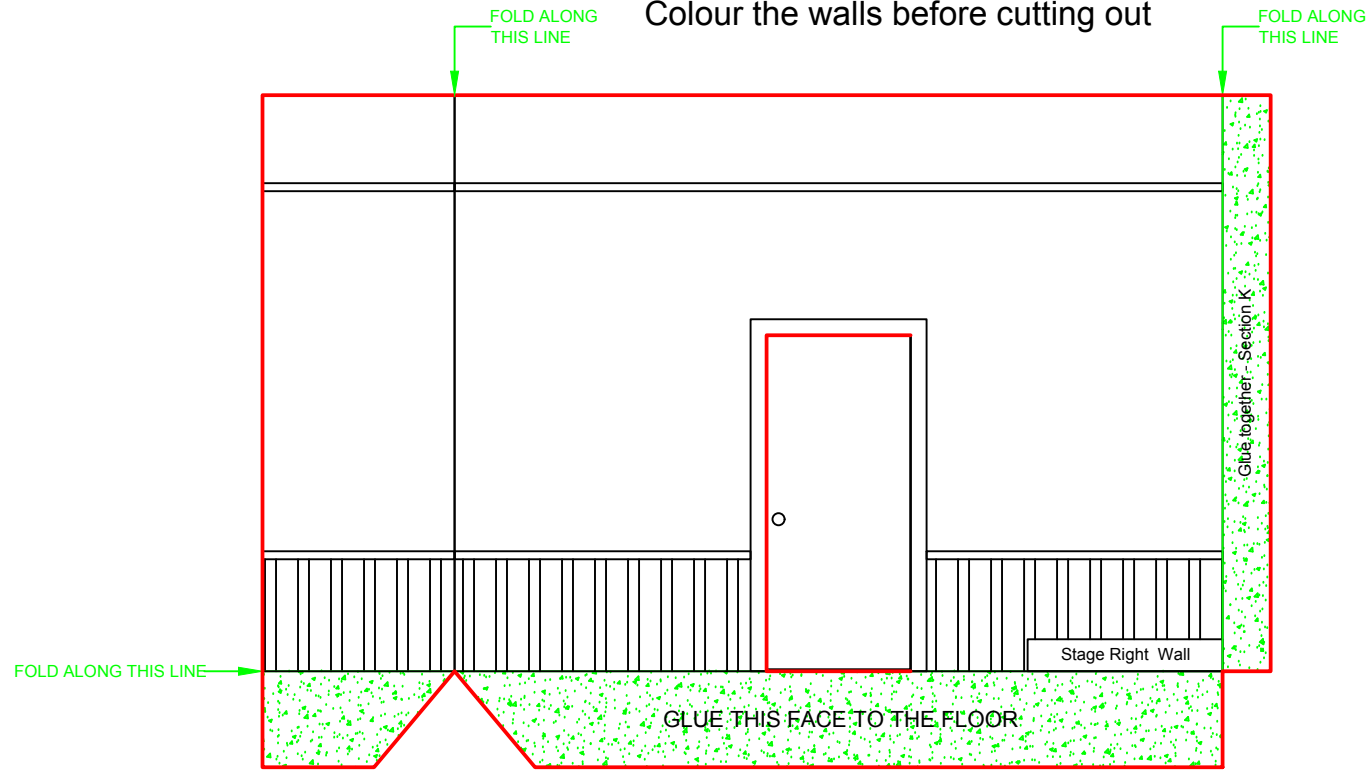

Stage Right Wall

Colour the walls before cutting out