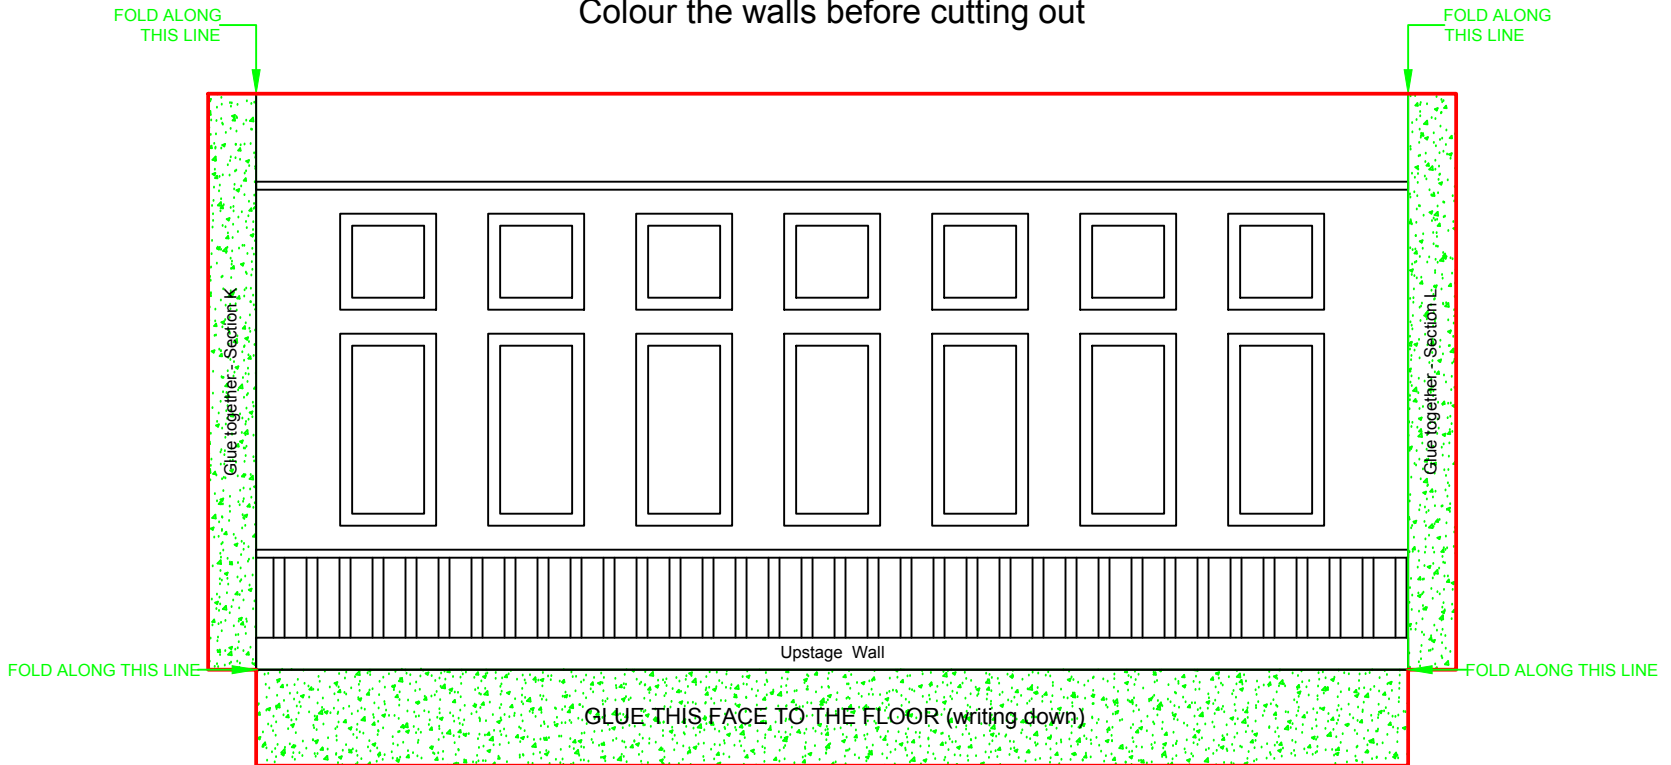

<b>Edmonton Opera</b>		<small>EDMONTON OPERA COMPANY          1000 10th Avenue, Edmonton, Alberta T6A 1A5          Tel: (780) 420-2222          www.edmontonopera.com</small>	
DIY OPERA 3030 - White Model		<small>Edmonton Opera          1000 10th Avenue, Edmonton, Alberta T6A 1A5          Tel: (780) 420-2222</small>	
Plan View			
Stage Director	Chloe F. Bodnar	Drawn By	Chloe F. Bodnar
Set Designer	Chloe F. Bodnar	Checked By	Chloe F. Bodnar
Production Designer	Chloe F. Bodnar	Scale	1/4" = 1'-0"
Director	Chloe F. Bodnar	Date	April 2020
Stage Manager	Chloe F. Bodnar	Revision Date	May 4, 2020

# Upstage Wall

Colour the walls before cutting out

# Stage Right Wall

Colour the walls before cutting out

<b>Edmonton Opera</b>		<small>EDMONTON OPERA</small> <small>10010 104th Avenue, Edmonton, Alberta T5A 1A5</small> <small>TEL: 780-443-7272</small> <small>WWW.EDMONTONOPERA.COM</small>	
<small>EDMONTON OPERA</small> <small>10010 104th Avenue, Edmonton, Alberta T5A 1A5</small> <small>TEL: 780-443-7272</small> <small>WWW.EDMONTONOPERA.COM</small>		<small>EDMONTON OPERA</small> <small>10010 104th Avenue, Edmonton, Alberta T5A 1A5</small> <small>TEL: 780-443-7272</small> <small>WWW.EDMONTONOPERA.COM</small>	
<small>DIY OPERA 3030 - White Model</small>			
<small>Elevation - RH Wall</small>			
<small>Stage Director</small> <small>Set Designer</small> <small>Production Designer</small> <small>Orchestrator</small> <small>Director</small> <small>Scale</small> <small>Date</small>	<small>Edmonton Opera</small> <small>Edmonton Opera</small> <small>Edmonton Opera</small> <small>Edmonton Opera</small> <small>Edmonton Opera</small> <small>Edmonton Opera</small> <small>Edmonton Opera</small>	<small>1</small> <small>1</small>	<small>1</small> <small>1</small>
<small>April 2020</small>	<small>Edmonton Opera</small>	<small>May 4, 2020</small>	