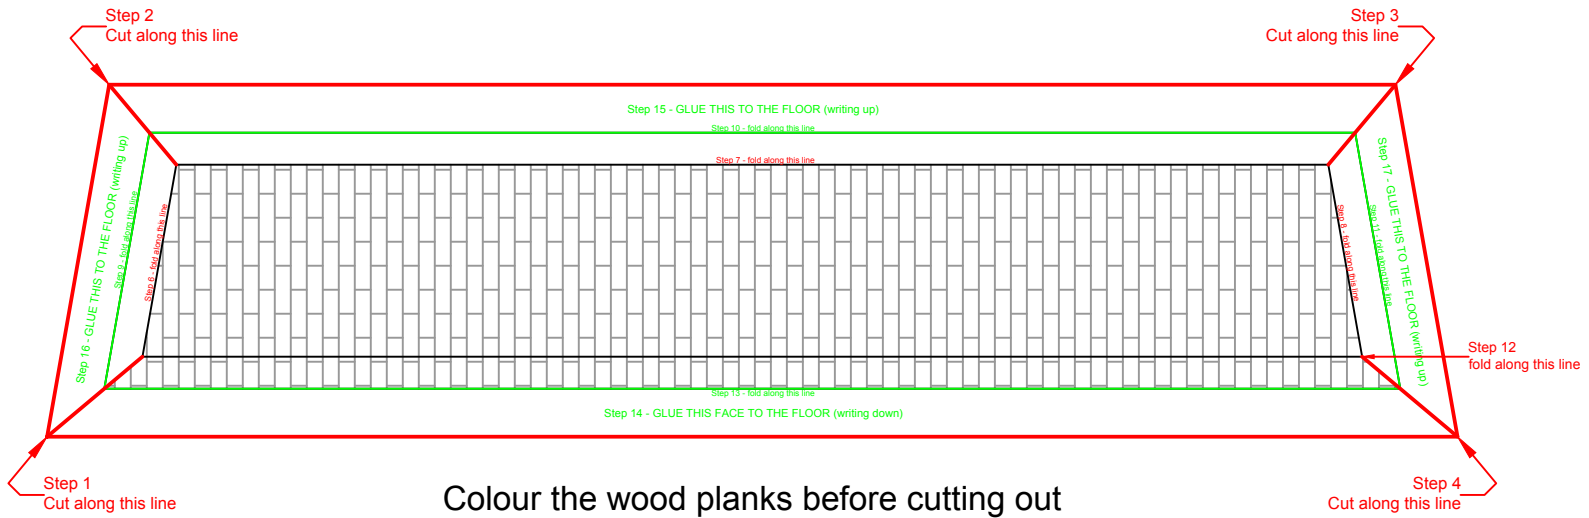

Plan View - Platform

Colour the wood planks before cutting out