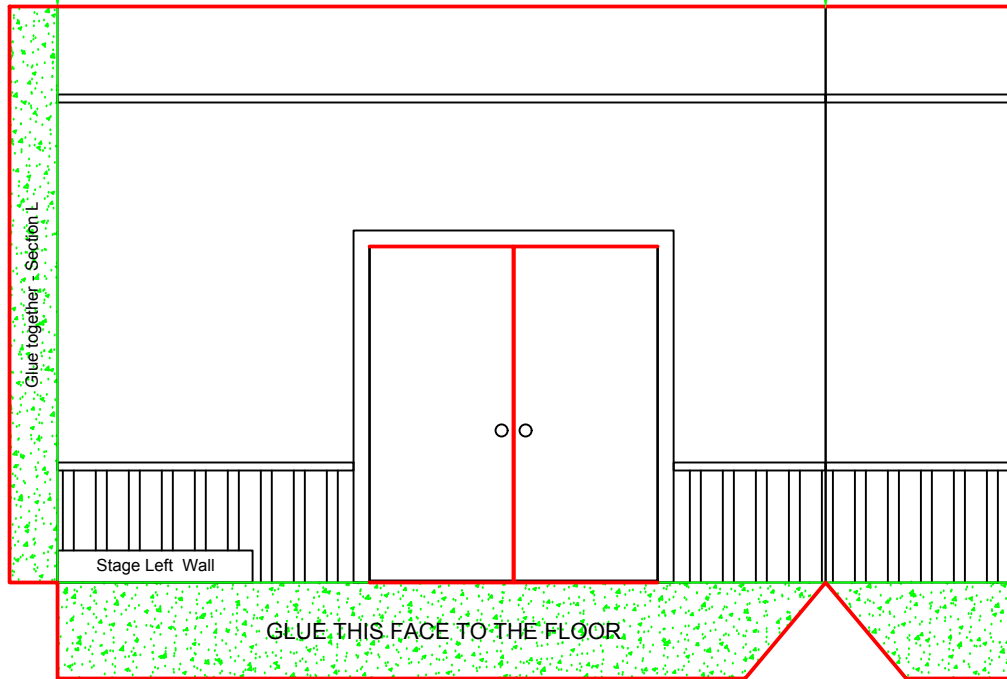

Stage Left Wall

Colour the walls before cutting out

FOLD ALONG THIS LINE

FOLD ALONG THIS LINE

FOLD ALONG THIS LINE

GLUE THIS FACE TO THE FLOOR

Stage Left Wall

Glue together Section L